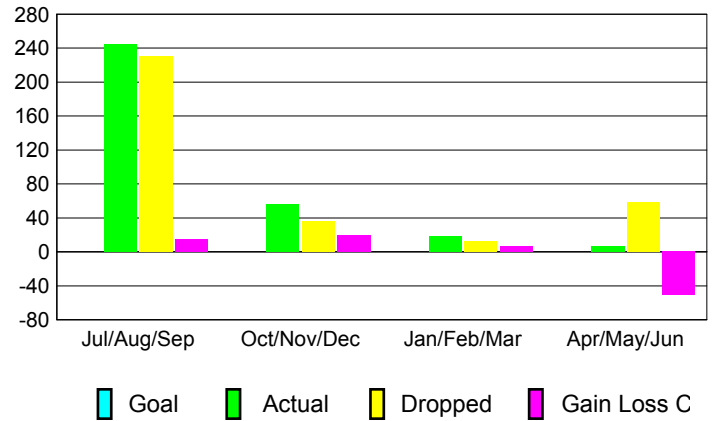

Membership Results 2012-2013
Goal, New, Dropped, Gain/Loss